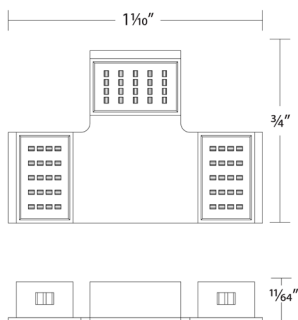

A2Lo6-WT

FEATURES

- Connects sections
- 5 Year warranty

LINE DRAWING

SPECIFICATIONS

Mounting: Can be mounted on ceiling or wall in all orientations

Finish: White

Operating Temp: -4°F to 104°F (-20°C to 40°C)